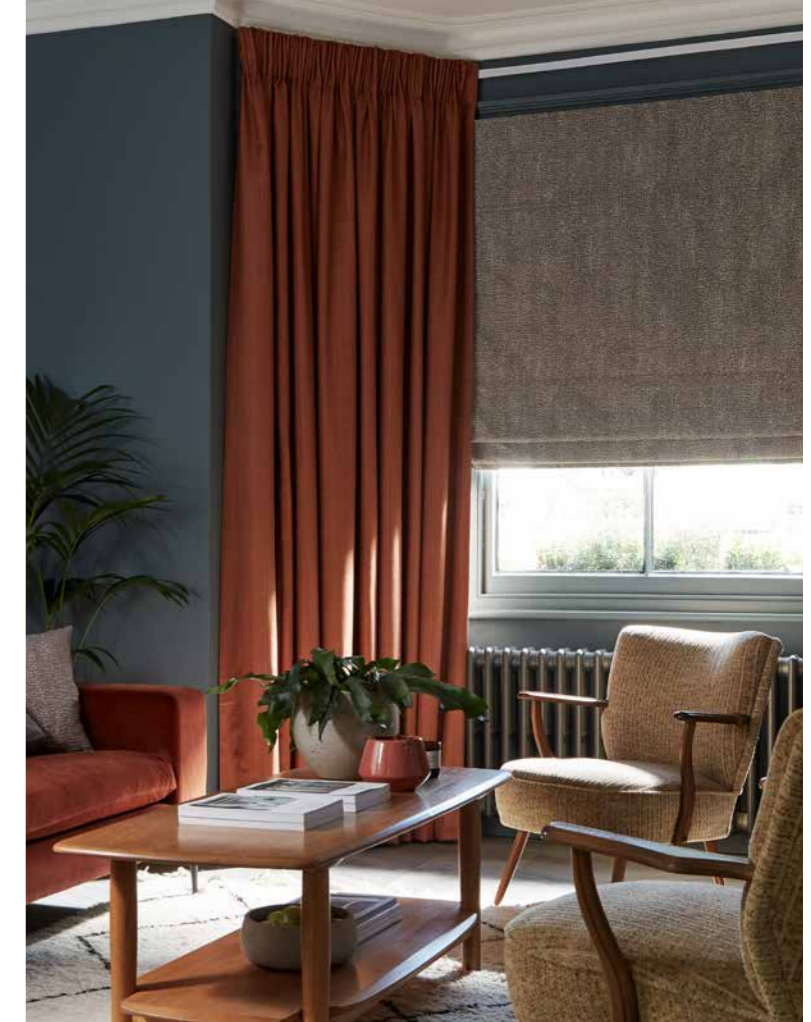

A look of luxury

COSMIC COLOURS THAT GIVE A SENSE OF SPIRITUALITY ARE EVOLVING INTO A GLAMOROUS TREND.

Adding dark purples or deep blue to your rooms creates a sophisticated feel, and finishing off these looks with metallic accents and gold accessories adds a touch of luxury. This striking trend will transform an ordinary interior into an extraordinary place to live.