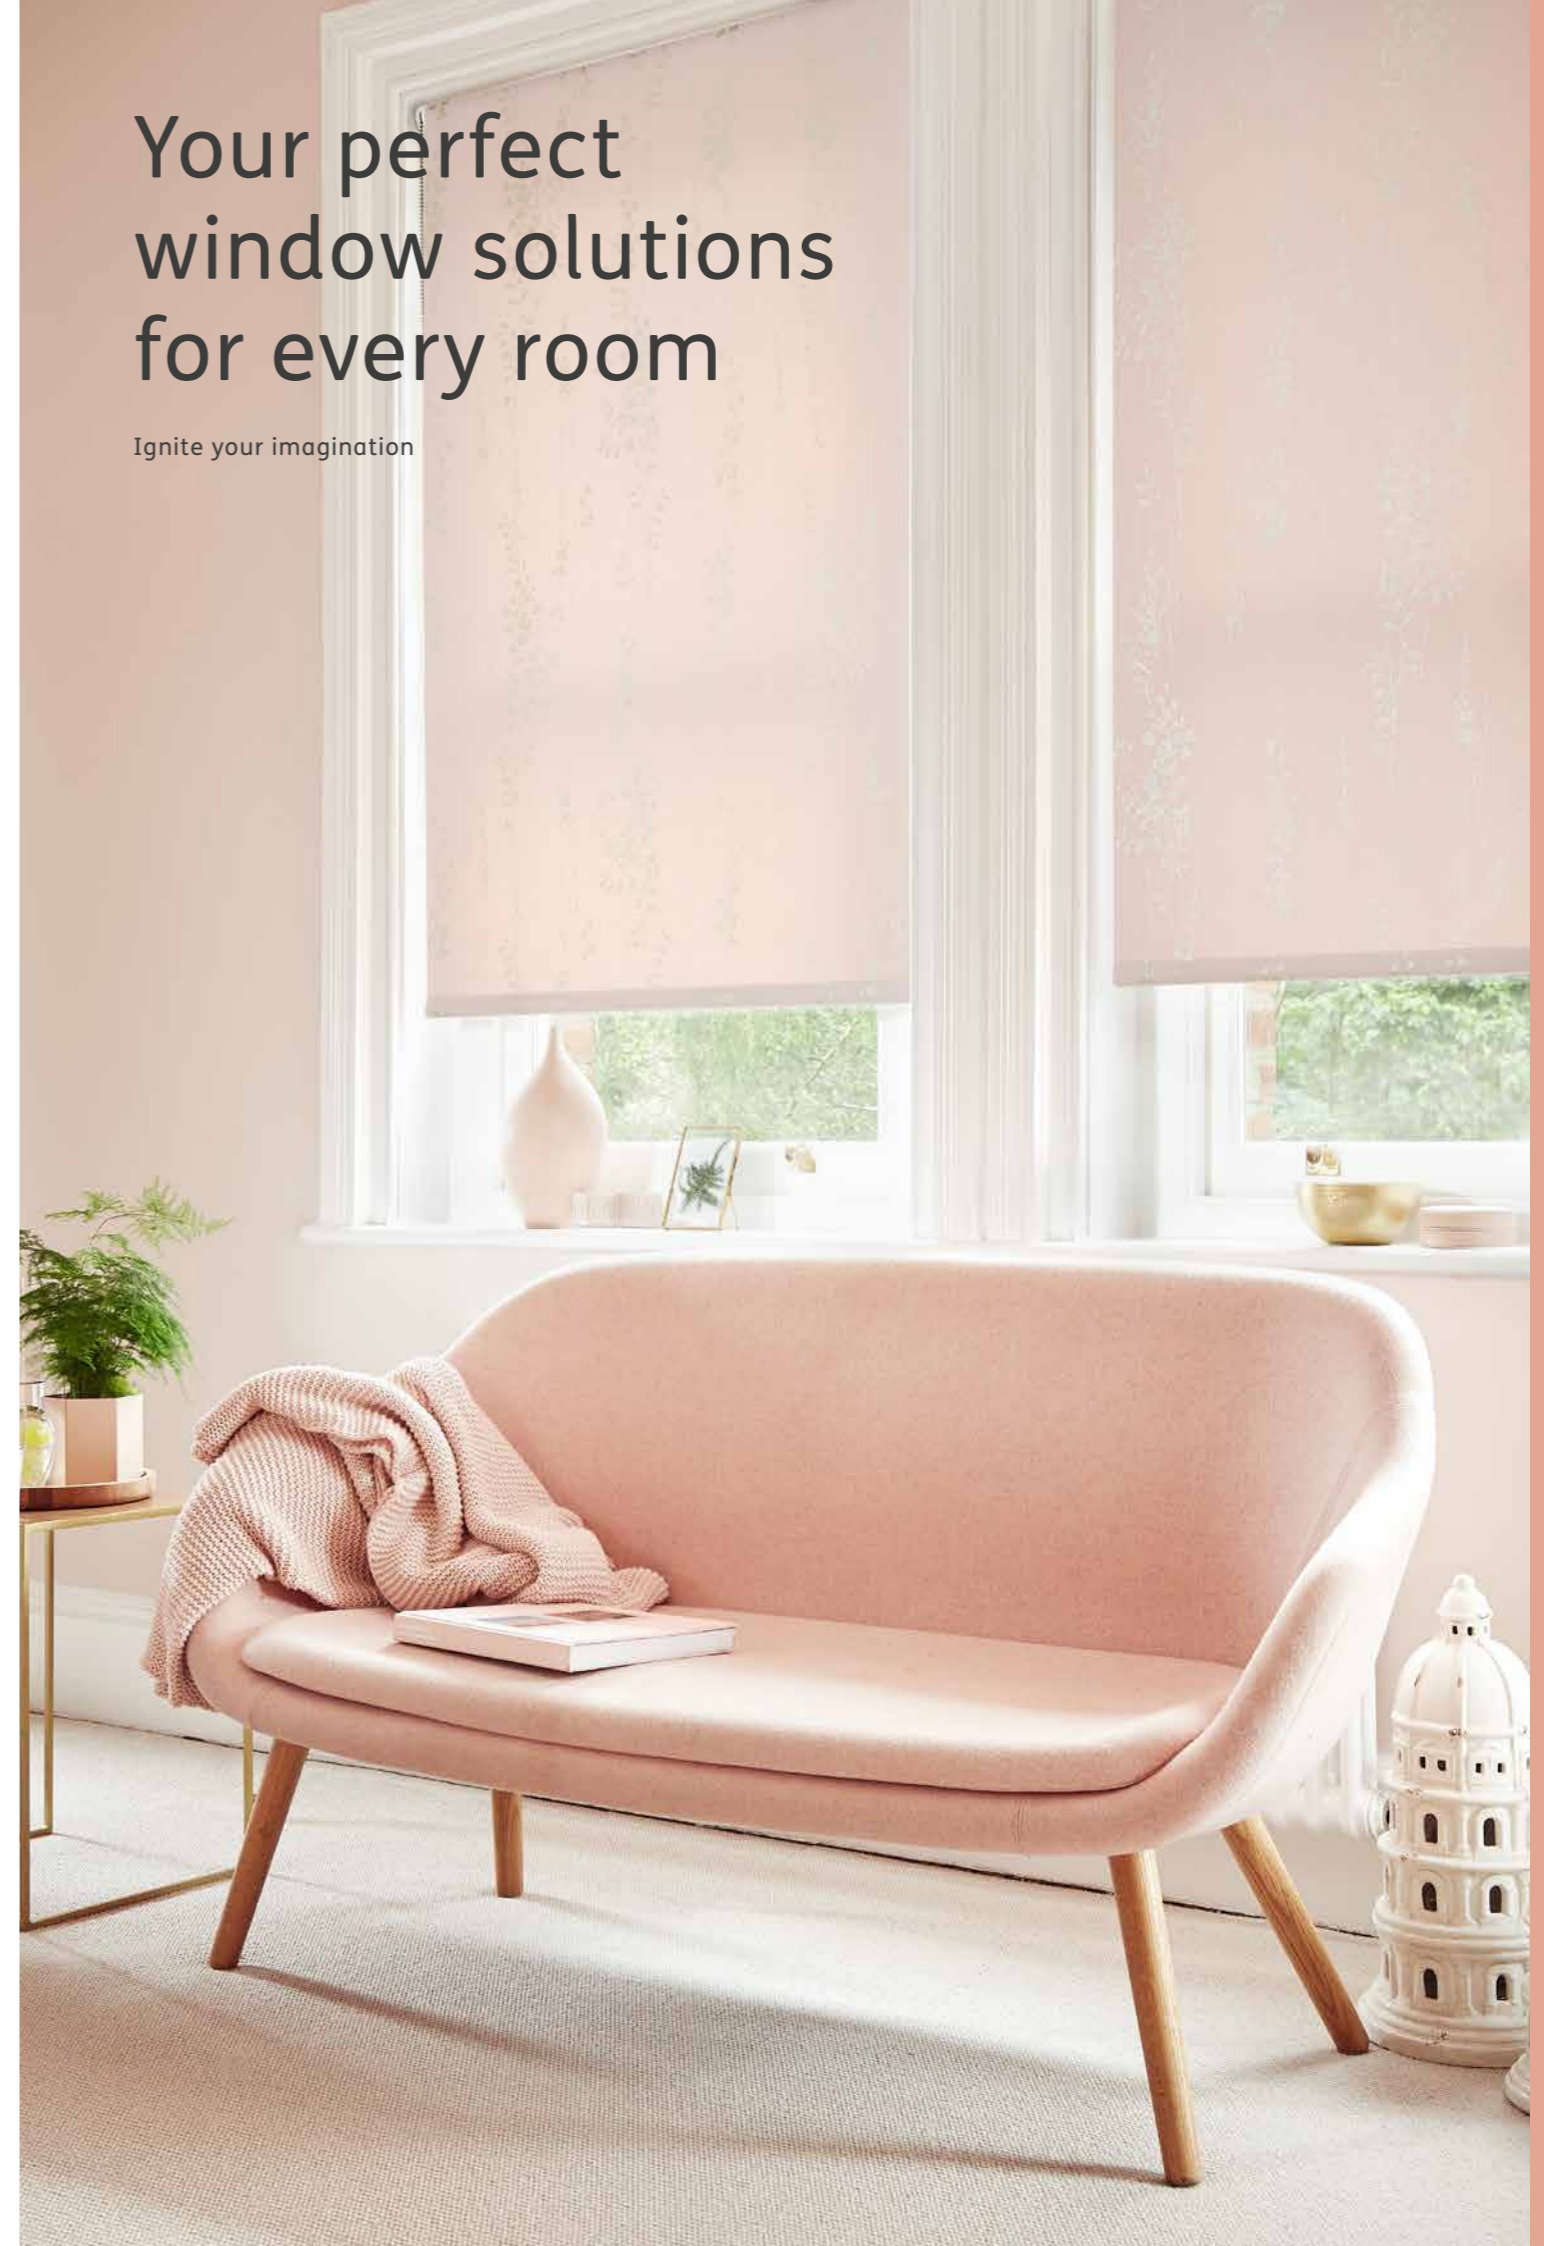

Your perfect window solutions for every room

Ignite your imagination